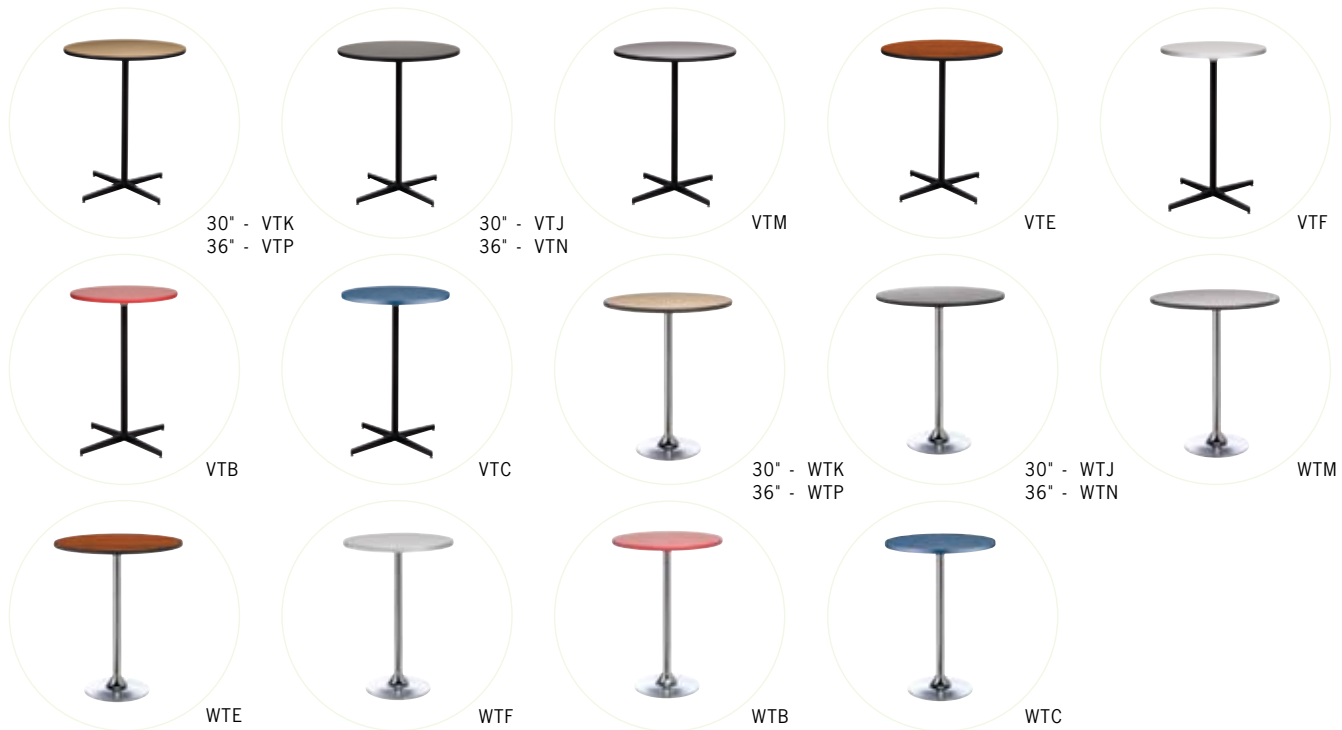

### Conference Chairs Stacking & Utility Seating

**CS8** Berlin Chair  
Black  
18"L 22"D 32"H

**CS9** Berlin Chair  
Red  
18"L 22"D 32"H

**SY1** Altura Task Chair  
Black Crepe  
25"L 26"D 21"H

**DF1** Altura Drafting Stool  
Black Crepe  
25"L 26"D 34"H

## Bar Tables

## Sample Bar Table Sets