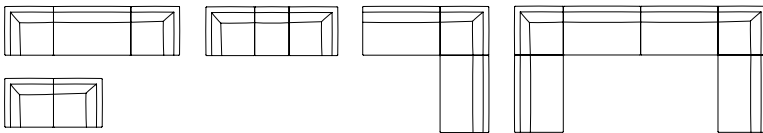

Complementary Items for Newport Include:

- C1D Soho Cocktail Table
- E1D Soho End Table
- BS3 Grey Ohio Barstool
- BR1 Martini Bar