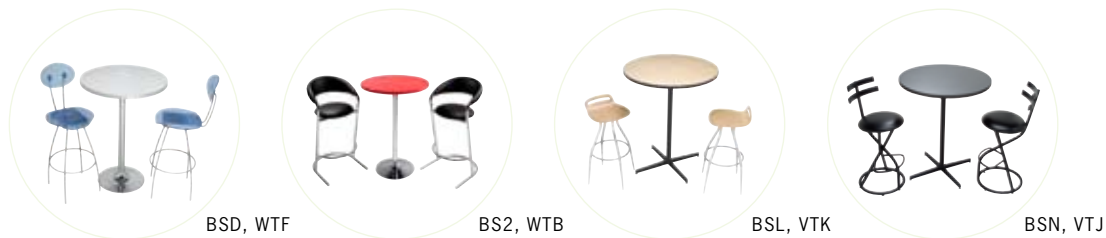

Sample Bar Table Sets

Bar Tables

VTK Table
Standard Black Base
Maple Top
30" Round 42"H

VTP Table
Standard Black Base
Maple Top
36" Round 42"H

VTJ Table
Standard Black Base
Graphite Nebula Top
30" Round 42"H

VTN Table
Standard Black Base
Graphite Nebula Top
36" Round 42"H

VTM Table
Standard Black Base
Grey Nebula Top
36" Round 42"H

VTE Table
Standard Black Base
Brandy Top
36" Round 42"H

VTF Table
Standard Black Base
Metallic Silver Top
30" Round 42"H

VTB Table
Standard Black Base
Brushed Red Top
30" Round 42"H

VTC Table
Standard Black Base
Brushed Blue Top
30" Round 42"H

WTK Table
Tulip Chrome Base
Maple Top
30" Round 42"H

WTP Table
Tulip Chrome Base
Maple Top
36" Round 42"H

WTJ Table
Tulip Chrome Base
Graphite Nebula Top
30" Round 42"H

WTN Table
Tulip Chrome Base
Graphite Nebula Top
36" Round 42"H

WTM Table
Tulip Chrome Base
Tulip Chrome Base
Grey Nebula Top
36" Round 42"H

WTE Table
Tulip Chrome Base
Tulip Chrome Base
Brandy Top
36" Round 42"H

WTF Table
Tulip Chrome Base
Tulip Chrome Base
Metallic Silver Top
30" Round 42"H

WTB Table
Tulip Chrome Base
Tulip Chrome Base
Brushed Red Top
30" Round 42"H

WTC Table
Tulip Chrome Base
Tulip Chrome Base
Brushed Blue Top
30" Round 42"H

Sample Bar Table Sets

BSD Oslo Barstool
Blue
17"L 20"D 30"H

WTF Table
Tulip Chrome Base
Metallic Silver Top
30" Round 42"H

BS2 Banana Barstool
Black, Chrome
21"L 22"D 30"H

WTB Table
Tulip Chrome Base
Brushed Red Top
30" Round 42"H

BSL Gin Barstool
Maple, Chrome
16"L 16"D 29"H

VTK Table
Standard Black Base
Maple Top
30" Round 42"H

BSN Jetson Barstool
Black
18"L 19"D 29"H

VTJ Table
Standard Black Base
Graphite Nebula Top
30" Round 42"H