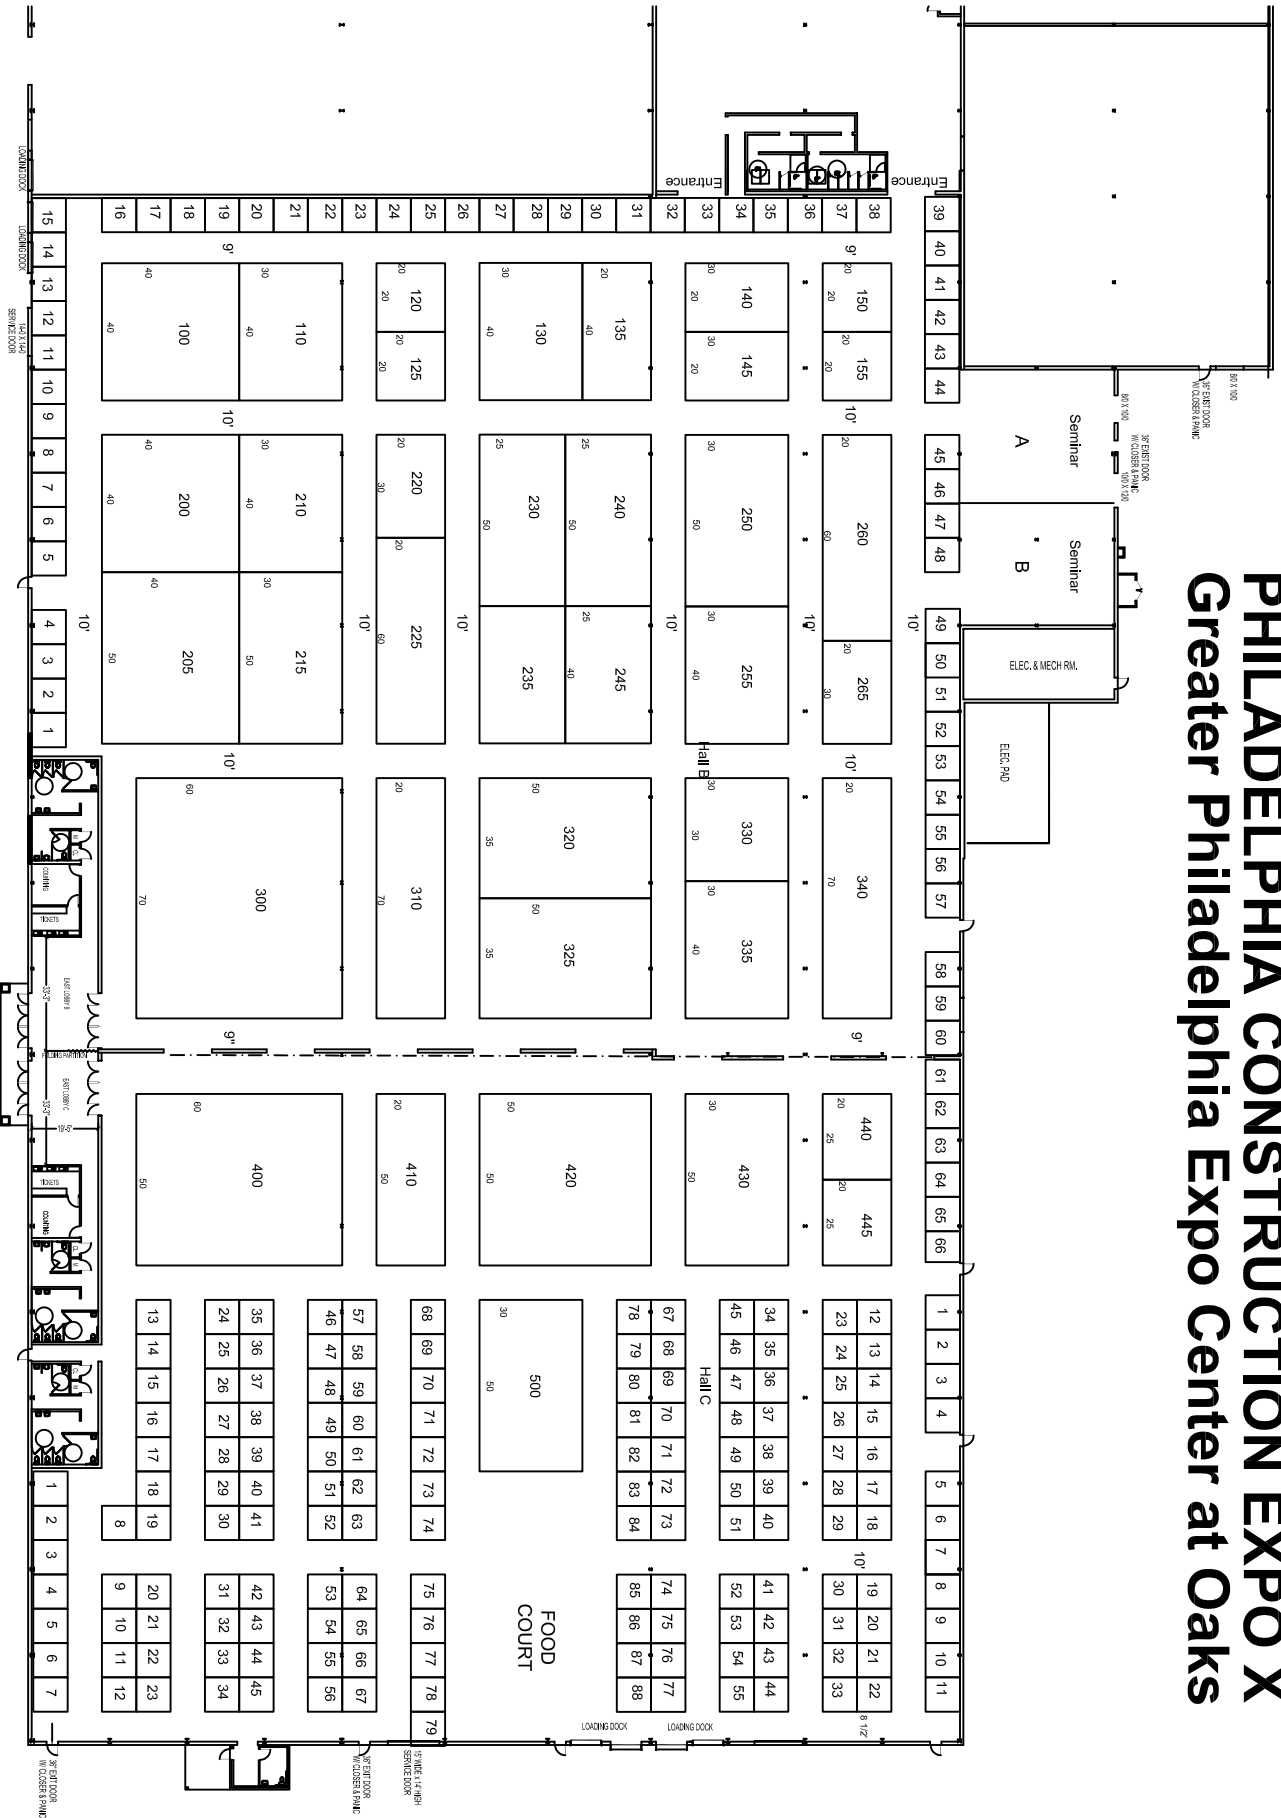

PHILADELPHIA CONSTRUCTION EXPO X Greater Philadelphia Expo Center at Oaks

Prepared by:
GENERAL EXPOSITION SERVICES, INC.
 610-495-8866 - 610-495-8870

All Booths 10 x 10, except as noted

Please note: Every effort has been made to ensure the accuracy of all the information contained on the floor plan. However, no warranties are made with respect to this floor plan. If the location of building columns, utilities or other architectural components of the building is a factor in the construction or usage of an exhibit, it is the sole responsibility of the exhibitor to physically inspect the facility to verify all dimensions and locations.